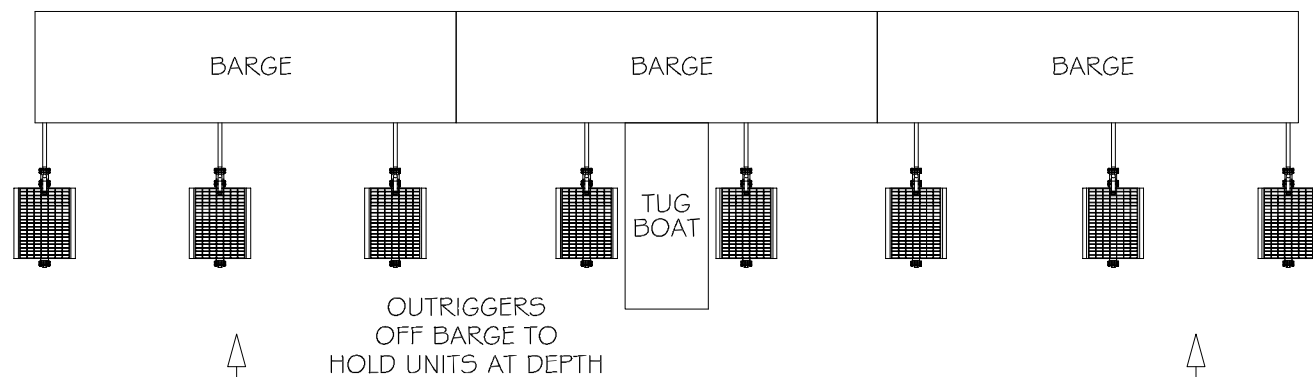

GPM PUMP SYSTEM
DEEP DIVER FOR SKIMMING UNDERWATER
TO DEEPER DEPTHS. WITH OPTIONAL
SELF-PROPELLED, DIRECTIONALLY CONTROLLED,
THRUSTERS WITH CAMARA AND LIGHTS.

GPM PUMPING SYSTEMS

P.O. BOX 1621
ENID, OKLAHOMA
PHONE# 1-405-990-2531
GMPUMPING SYSTEM.COM