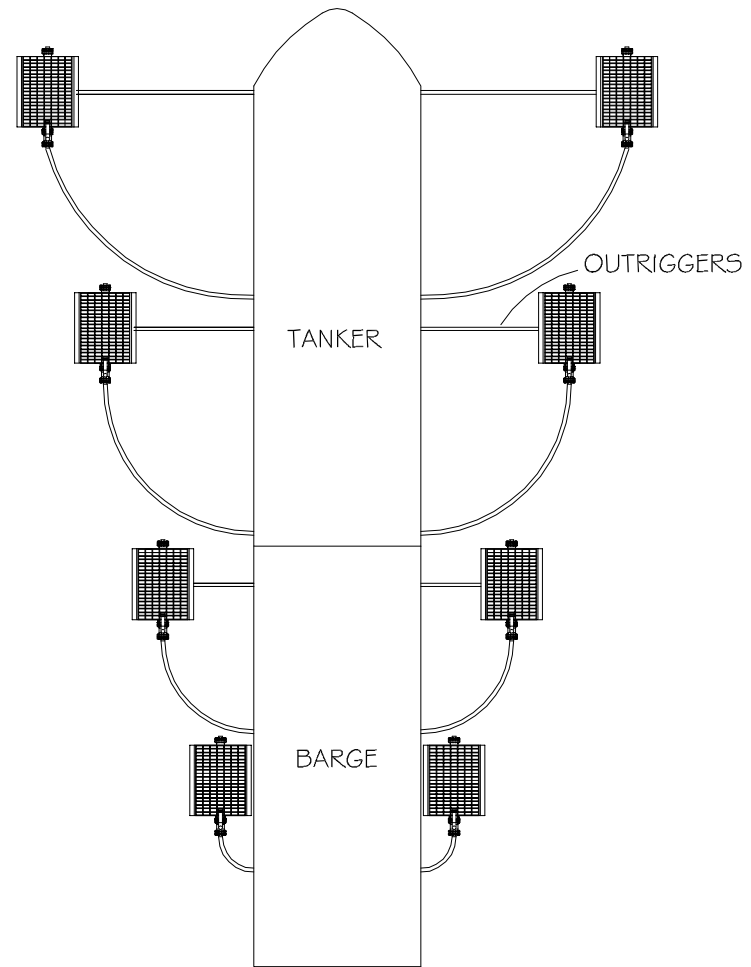

GPM PUMP SYSTEM
DEEP DIVER FOR SKIMMING UNDERWATER
TO DEEPER DEPTHS. WITH OPTIONAL
SELF-PROPELLED, DIRECTIONALLY CONTROLLED,
THRUSTERS WITH CAMARA AND LIGHTS.

GPM PUMPING SYSTEMS

P.O. BOX 1621
ENID, OKLAHOMA
PHONE# 1-405-990-2531
GMPUMPING SYSTEM.COM